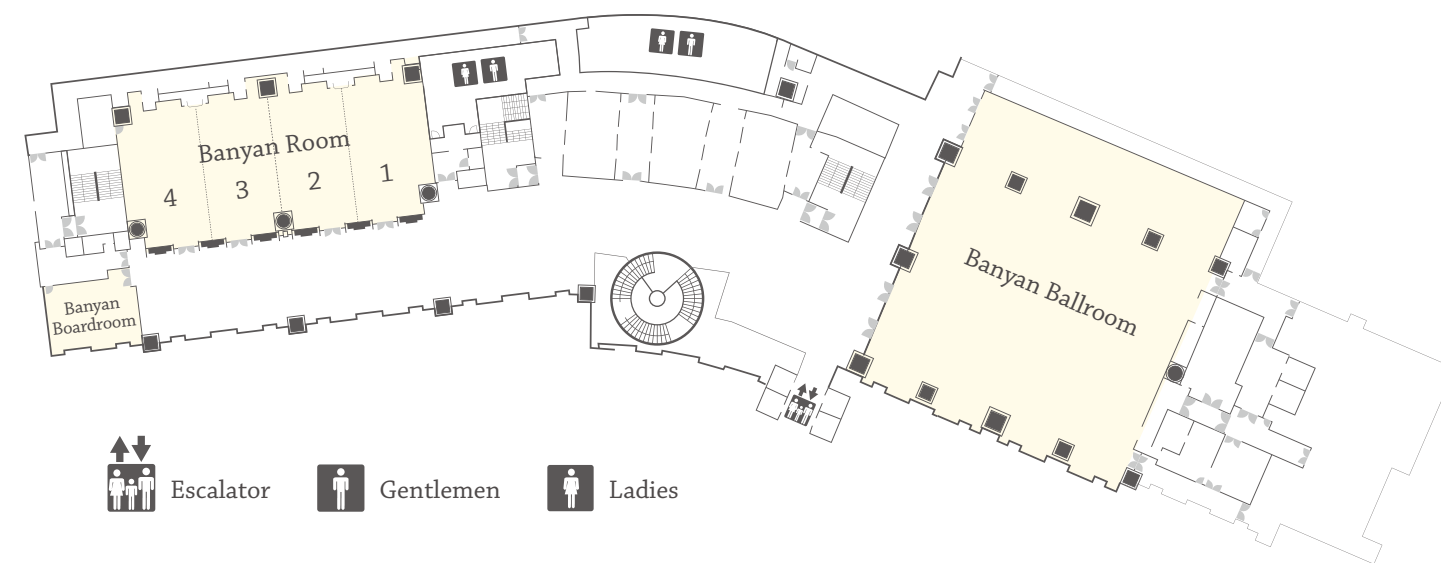

MEET YOUR NEEDS

Enter into a destination where business meets leisure. A conducive environment that inspires creativity, expect a fruitful time of meeting where practical results follow.

From intimate team meetings to a large-scale conference or event, Banyan Tree Macau is fully equipped to meet your needs, emerging as the ideal venue of choice. All rooms are complete with video and audio facilities, Wi-Fi access, conference call devices, flip charts, and mixers.