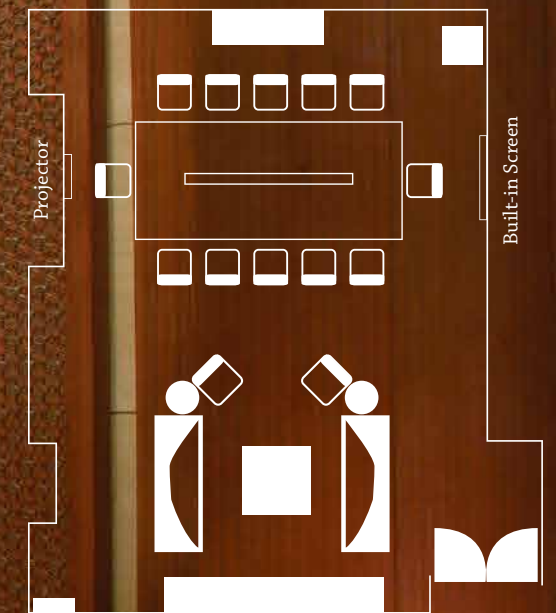

GLITTERING BANQUETS AND CORPORATE GALAS

Sweeping across 660 square metres of elegant décor and a six-metre high ceiling, the cavernous Banyan Room ushers you into a sanctuary created to inspire, and is able to host up to 600 people. With a banquet seating capacity of 252 people, this banquet hall sets up a perfect backdrop for a grand corporate gala.

Banquet Style

Theatre Style

Classroom Style

U-Shape Style

Venue	Area	Height	Length	Width	Theatre (person)	Classroom (person)	Cocktail (person)	Banquet (person)	U-Shape (person)
Banyan Room	660sqm 7,100sqft	6m 20ft	36m 120ft	18m 60ft	600	240	600	252	170
Banyan Room 1	165sqm 1,780sqft	6m 20ft	9m 30ft	18m 60ft	130	60	150	72	40
Banyan Room 2	165sqm 1,780sqft	6m 20ft	9m 30ft	18m 60ft	130	60	150	72	40
Banyan Room 3	165sqm 1,780sqft	6m 20ft	9m 30ft	18m 60ft	130	60	150	72	40
Banyan Room 4	165sqm 1,780sqft	6m 20ft	9m 30ft	18m 60ft	130	60	150	72	40
Banyan Room 1+2	330sqm 3,550sqft	6m 20ft	18m 60ft	18m 60ft	310	120	300	144	80
Banyan Room 3+4	330sqm 3,550sqft	6m 20ft	18m 60ft	18m 60ft	310	120	300	144	80
Banyan Room 1+2+3	495sqm 5,330sqft	6m 20ft	27m 90ft	18m 60ft	400	150	450	216	100

HEIGHTENED INTIMACY

A carefully decorated interior to reflect a formal business setting, the Banyan Boardroom is ideal for cosy executive meetings or private engagements. Have serious discussions at the large round table before adjourning to the lavish relaxation area where comfortable arm chairs and plush chaise lounges await.

The six-metre high room, covering 80 square metres of carpeted space is touched by warm glows of lanterned light. It comfortably hosts 12 people in a boardroom or conference setting and comes with every modern meeting amenity.