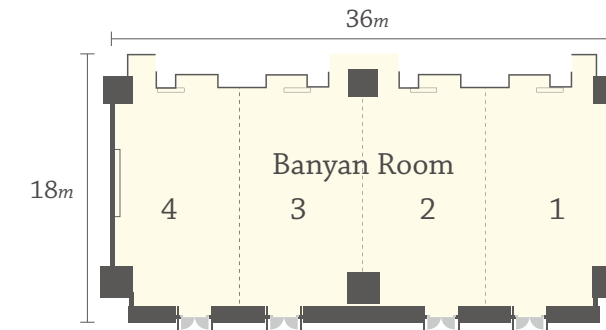

At the expansive Banyan Ballroom, stretching over 1,330 square metres, be dazzled by a seven-metre high ceiling, plush carpets and an overall elegant design. Accommodating up to 1,300 guests or 504 seated attendees, this room offers a capacious space, ideal for large banquets.

Venue	Area	Height	Length	Width	Theatre (person)	Classroom (person)	Cocktail (person)	Banquet (person)	U-Shape (person)
Banyan Ballroom	1,330sqm 14,320sqft	7m 23ft	38m 125ft	33m 110ft	1,200	500	1,300	504	330

Banquet Style

Theatre Style

Classroom Style

U-Shape Style

Venue	Area	Height	Length	Width	Theatre (person)	Classroom (person)	Cocktail (person)	Banquet (person)	U-Shape (person)
Banyan Room	660sqm 7,100sqft	6m 20ft	36m 120ft	18m 60ft	600	240	600	252	170
Banyan Room 1	165sqm 1,780sqft	6m 20ft	9m 30ft	18m 60ft	130	60	150	72	40
Banyan Room 2	165sqm 1,780sqft	6m 20ft	9m 30ft	18m 60ft	130	60	150	72	40
Banyan Room 3	165sqm 1,780sqft	6m 20ft	9m 30ft	18m 60ft	130	60	150	72	40
Banyan Room 4	165sqm 1,780sqft	6m 20ft	9m 30ft	18m 60ft	130	60	150	72	40
Banyan Room 1+2	330sqm 3,550sqft	6m 20ft	18m 60ft	18m 60ft	310	120	300	144	80
Banyan Room 3+4	330sqm 3,550sqft	6m 20ft	18m 60ft	18m 60ft	310	120	300	144	80
Banyan Room 1+2+3	495sqm 5,330sqft	6m 20ft	27m 90ft	18m 60ft	400	150	450	216	100