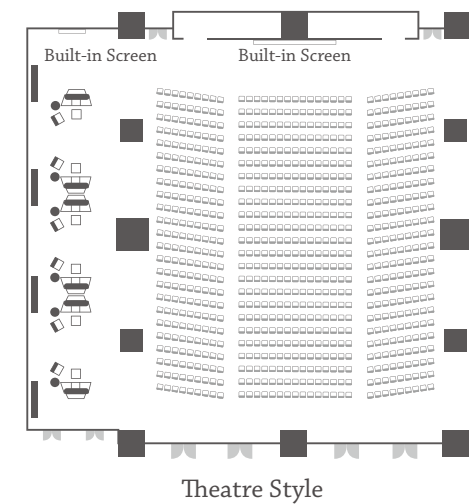

MEANINGFUL CONNECTIONS

COTAL, MACAU

BANYAN TREE
MACAU

BANYANTREE.COM

MEET YOUR NEEDS

Enter into a destination where business meets leisure. A conducive environment that inspires creativity, expect a fruitful time of meeting where practical results follow.

From intimate team meetings to a large-scale conference or event, Banyan Tree Macau is fully equipped to meet your needs, emerging as the ideal venue of choice. All rooms are complete with video and audio facilities, Wi-Fi access, conference call devices, flip charts, and mixers.

At the expansive Banyan Ballroom, stretching over 1,330 square metres, be dazzled by a seven-metre high ceiling, plush carpets and an overall elegant design. Accommodating up to 1,300 guests or 504 seated attendees, this room offers a capacious space, ideal for large banquets.

Banquet Style

Theatre Style

Classroom Style

U-Shape Style

Venue	Area	Height	Length	Width	Theatre (person)	Classroom (person)	Cocktail (person)	Banquet (person)	U-Shape (person)
Banyan Room	660sqm 7,100sqft	6m 20ft	36m 120ft	18m 60ft	600	240	600	252	170
Banyan Room 1	165sqm 1,780sqft	6m 20ft	9m 30ft	18m 60ft	130	60	150	72	40
Banyan Room 2	165sqm 1,780sqft	6m 20ft	9m 30ft	18m 60ft	130	60	150	72	40
Banyan Room 3	165sqm 1,780sqft	6m 20ft	9m 30ft	18m 60ft	130	60	150	72	40
Banyan Room 4	165sqm 1,780sqft	6m 20ft	9m 30ft	18m 60ft	130	60	150	72	40
Banyan Room 1+2	330sqm 3,550sqft	6m 20ft	18m 60ft	18m 60ft	310	120	300	144	80
Banyan Room 3+4	330sqm 3,550sqft	6m 20ft	18m 60ft	18m 60ft	310	120	300	144	80
Banyan Room 1+2+3	495sqm 5,330sqft	6m 20ft	27m 90ft	18m 60ft	400	150	450	216	100