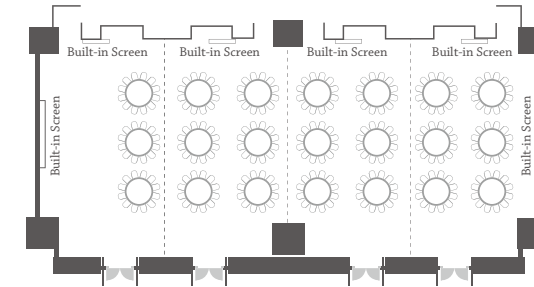

At the expansive Banyan Ballroom, stretching over 1,330 square metres, be dazzled by a seven-metre high ceiling, plush carpets and an overall elegant design. Accommodating up to 1,300 guests or 504 seated attendees, this room offers a capacious space, ideal for large banquets.

Venue	Area	Height	Length	Width	Theatre (person)	Classroom (person)	Cocktail (person)	Banquet (person)	U-Shape (person)
Banyan Ballroom	1,330sqm 14,320sqft	7m 23ft	38m 125ft	33m 110ft	1,200	500	1,300	504	330

GLITTERING BANQUETS AND CORPORATE GALAS

Sweeping across 660 square metres of elegant décor and a six-metre high ceiling, the cavernous Banyan Room ushers you into a sanctuary created to inspire, and is able to host up to 600 people. With a banquet seating capacity of 252 people, this banquet hall sets up a perfect backdrop for a grand corporate gala.

Banquet Style

Theatre Style

Classroom Style

U-Shape Style

Venue	Area	Height	Length	Width	Theatre (person)	Classroom (person)	Cocktail (person)	Banquet (person)	U-Shape (person)
Banyan Room	660sqm 7,100sqft	6m 20ft	36m 120ft	18m 60ft	600	240	600	252	170
Banyan Room 1	165sqm 1,780sqft	6m 20ft	9m 30ft	18m 60ft	130	60	150	72	40
Banyan Room 2	165sqm 1,780sqft	6m 20ft	9m 30ft	18m 60ft	130	60	150	72	40
Banyan Room 3	165sqm 1,780sqft	6m 20ft	9m 30ft	18m 60ft	130	60	150	72	40
Banyan Room 4	165sqm 1,780sqft	6m 20ft	9m 30ft	18m 60ft	130	60	150	72	40
Banyan Room 1+2	330sqm 3,550sqft	6m 20ft	18m 60ft	18m 60ft	310	120	300	144	80
Banyan Room 3+4	330sqm 3,550sqft	6m 20ft	18m 60ft	18m 60ft	310	120	300	144	80
Banyan Room 1+2+3	495sqm 5,330sqft	6m 20ft	27m 90ft	18m 60ft	400	150	450	216	100