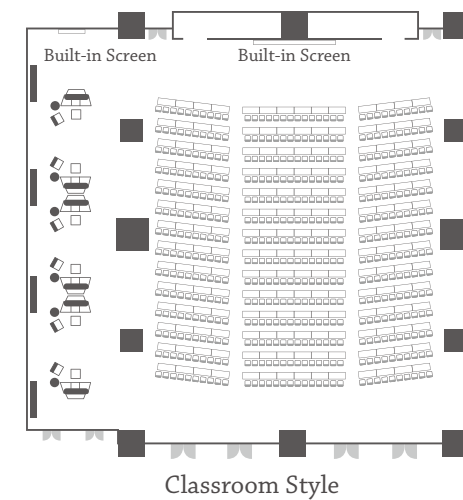

At the expansive Banyan Ballroom, stretching over 1,330 square metres, be dazzled by a seven-metre high ceiling, plush carpets and an overall elegant design. Accommodating up to 1,300 guests or 504 seated attendees, this room offers a capacious space, ideal for large banquets.

Venue	Area	Height	Length	Width	Theatre (person)	Classroom (person)	Cocktail (person)	Banquet (person)	U-Shape (person)
Banyan Ballroom	1,330sqm 14,320sqft	7m 23ft	38m 125ft	33m 110ft	1,200	500	1,300	504	330

Banquet Style

Theatre Style

Classroom Style

U-Shape Style

Venue	Area	Height	Length	Width	Theatre (person)	Classroom (person)	Cocktail (person)	Banquet (person)	U-Shape (person)
Banyan Room	660sqm 7,100sqft	6m 20ft	36m 120ft	18m 60ft	600	240	600	252	170
Banyan Room 1	165sqm 1,780sqft	6m 20ft	9m 30ft	18m 60ft	130	60	150	72	40
Banyan Room 2	165sqm 1,780sqft	6m 20ft	9m 30ft	18m 60ft	130	60	150	72	40
Banyan Room 3	165sqm 1,780sqft	6m 20ft	9m 30ft	18m 60ft	130	60	150	72	40
Banyan Room 4	165sqm 1,780sqft	6m 20ft	9m 30ft	18m 60ft	130	60	150	72	40
Banyan Room 1+2	330sqm 3,550sqft	6m 20ft	18m 60ft	18m 60ft	310	120	300	144	80
Banyan Room 3+4	330sqm 3,550sqft	6m 20ft	18m 60ft	18m 60ft	310	120	300	144	80
Banyan Room 1+2+3	495sqm 5,330sqft	6m 20ft	27m 90ft	18m 60ft	400	150	450	216	100