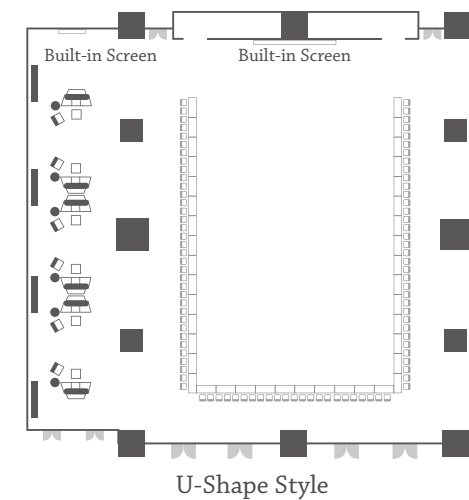

MEANINGFUL CONNECTIONS

COTAL, MACAU

BANYAN TREE
MACAU

BANYANTREE.COM

MEET YOUR NEEDS

Enter into a destination where business meets leisure. A conducive environment that inspires creativity, expect a fruitful time of meeting where practical results follow.

At the expansive Banyan Ballroom, stretching over 1,330 square metres, be dazzled by a seven-metre high ceiling, plush carpets and an overall elegant design. Accommodating up to 1,300 guests or 504 seated attendees, this room offers a capacious space, ideal for large banquets.

Banquet Style

Theatre Style

Classroom Style

U-Shape Style

Venue	Area	Height	Length	Width	Theatre (person)	Classroom (person)	Cocktail (person)	Banquet (person)	U-Shape (person)
Banyan Room	660sqm 7,100sqft	6m 20ft	36m 120ft	18m 60ft	600	240	600	252	170
Banyan Room 1	165sqm 1,780sqft	6m 20ft	9m 30ft	18m 60ft	130	60	150	72	40
Banyan Room 2	165sqm 1,780sqft	6m 20ft	9m 30ft	18m 60ft	130	60	150	72	40
Banyan Room 3	165sqm 1,780sqft	6m 20ft	9m 30ft	18m 60ft	130	60	150	72	40
Banyan Room 4	165sqm 1,780sqft	6m 20ft	9m 30ft	18m 60ft	130	60	150	72	40
Banyan Room 1+2	330sqm 3,550sqft	6m 20ft	18m 60ft	18m 60ft	310	120	300	144	80
Banyan Room 3+4	330sqm 3,550sqft	6m 20ft	18m 60ft	18m 60ft	310	120	300	144	80
Banyan Room 1+2+3	495sqm 5,330sqft	6m 20ft	27m 90ft	18m 60ft	400	150	450	216	100

The six-metre high room, covering 80 square metres of carpeted space is touched by warm glows of lanterned light. It comfortably hosts 12 people in a boardroom or conference setting and comes with every modern meeting amenity.