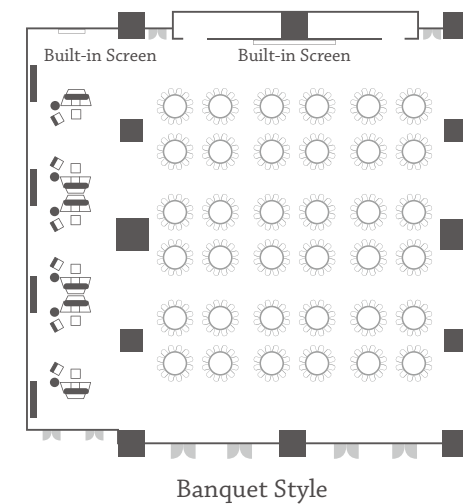

MEANINGFUL CONNECTIONS

COTAL, MACAU

BANYAN TREE
MACAU

BANYANTREE.COM

MEET YOUR NEEDS

Enter into a destination where business meets leisure. A conducive environment that inspires creativity, expect a fruitful time of meeting where practical results follow.

At the expansive Banyan Ballroom, stretching over 1,330 square metres, be dazzled by a seven-metre high ceiling, plush carpets and an overall elegant design. Accommodating up to 1,300 guests or 504 seated attendees, this room offers a capacious space, ideal for large banquets.

Banquet Style

Theatre Style

Classroom Style

U-Shape Style

Venue	Area	Height	Length	Width	Theatre (person)	Classroom (person)	Cocktail (person)	Banquet (person)	U-Shape (person)
Banyan Room	660sqm 7,100sqft	6m 20ft	36m 120ft	18m 60ft	600	240	600	252	170
Banyan Room 1	165sqm 1,780sqft	6m 20ft	9m 30ft	18m 60ft	130	60	150	72	40
Banyan Room 2	165sqm 1,780sqft	6m 20ft	9m 30ft	18m 60ft	130	60	150	72	40
Banyan Room 3	165sqm 1,780sqft	6m 20ft	9m 30ft	18m 60ft	130	60	150	72	40
Banyan Room 4	165sqm 1,780sqft	6m 20ft	9m 30ft	18m 60ft	130	60	150	72	40
Banyan Room 1+2	330sqm 3,550sqft	6m 20ft	18m 60ft	18m 60ft	310	120	300	144	80
Banyan Room 3+4	330sqm 3,550sqft	6m 20ft	18m 60ft	18m 60ft	310	120	300	144	80
Banyan Room 1+2+3	495sqm 5,330sqft	6m 20ft	27m 90ft	18m 60ft	400	150	450	216	100

The six-metre high room, covering 80 square metres of carpeted space is touched by warm glows of lanterned light. It comfortably hosts 12 people in a boardroom or conference setting and comes with every modern meeting amenity.