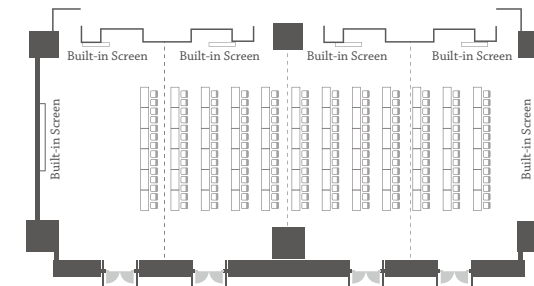

At the expansive Banyan Ballroom, stretching over 1,330 square metres, be dazzled by a seven-metre high ceiling, plush carpets and an overall elegant design. Accommodating up to 1,300 guests or 504 seated attendees, this room offers a capacious space, ideal for large banquets.

Venue	Area	Height	Length	Width	Theatre (person)	Classroom (person)	Cocktail (person)	Banquet (person)	U-Shape (person)
Banyan Ballroom	1,330sqm 14,320sqft	7m 23ft	38m 125ft	33m 110ft	1,200	500	1,300	504	330

GLITTERING BANQUETS AND CORPORATE GALAS

Sweeping across 660 square metres of elegant décor and a six-metre high ceiling, the cavernous Banyan Room ushers you into a sanctuary created to inspire, and is able to host up to 600 people. With a banquet seating capacity of 252 people, this banquet hall sets up a perfect backdrop for a grand corporate gala.

Banquet Style

Theatre Style

Classroom Style

U-Shape Style

Venue	Area	Height	Length	Width	Theatre (person)	Classroom (person)	Cocktail (person)	Banquet (person)	U-Shape (person)
Banyan Room	660sqm 7,100sqft	6m 20ft	36m 120ft	18m 60ft	600	240	600	252	170
Banyan Room 1	165sqm 1,780sqft	6m 20ft	9m 30ft	18m 60ft	130	60	150	72	40
Banyan Room 2	165sqm 1,780sqft	6m 20ft	9m 30ft	18m 60ft	130	60	150	72	40
Banyan Room 3	165sqm 1,780sqft	6m 20ft	9m 30ft	18m 60ft	130	60	150	72	40
Banyan Room 4	165sqm 1,780sqft	6m 20ft	9m 30ft	18m 60ft	130	60	150	72	40
Banyan Room 1+2	330sqm 3,550sqft	6m 20ft	18m 60ft	18m 60ft	310	120	300	144	80
Banyan Room 3+4	330sqm 3,550sqft	6m 20ft	18m 60ft	18m 60ft	310	120	300	144	80
Banyan Room 1+2+3	495sqm 5,330sqft	6m 20ft	27m 90ft	18m 60ft	400	150	450	216	100