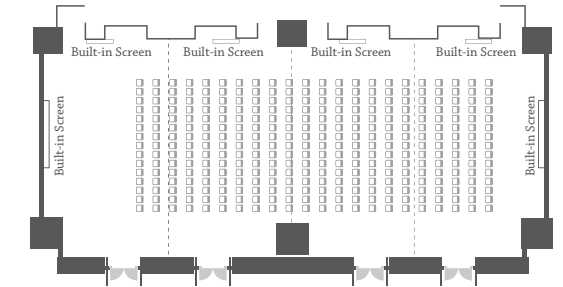

At the expansive Banyan Ballroom, stretching over 1,330 square metres, be dazzled by a seven-metre high ceiling, plush carpets and an overall elegant design. Accommodating up to 1,300 guests or 504 seated attendees, this room offers a capacious space, ideal for large banquets.

Venue	Area	Height	Length	Width	Theatre (person)	Classroom (person)	Cocktail (person)	Banquet (person)	U-Shape (person)
Banyan Ballroom	1,330sqm 14,320sqft	7m 23ft	38m 125ft	33m 110ft	1,200	500	1,300	504	330

GLITTERING BANQUETS AND CORPORATE GALAS

Sweeping across 660 square metres of elegant décor and a six-metre high ceiling, the cavernous Banyan Room ushers you into a sanctuary created to inspire, and is able to host up to 600 people. With a banquet seating capacity of 252 people, this banquet hall sets up a perfect backdrop for a grand corporate gala.

Banquet Style

Theatre Style

Classroom Style

U-Shape Style

Venue	Area	Height	Length	Width	Theatre (person)	Classroom (person)	Cocktail (person)	Banquet (person)	U-Shape (person)
Banyan Room	660sqm 7,100sqft	6m 20ft	36m 120ft	18m 60ft	600	240	600	252	170
Banyan Room 1	165sqm 1,780sqft	6m 20ft	9m 30ft	18m 60ft	130	60	150	72	40
Banyan Room 2	165sqm 1,780sqft	6m 20ft	9m 30ft	18m 60ft	130	60	150	72	40
Banyan Room 3	165sqm 1,780sqft	6m 20ft	9m 30ft	18m 60ft	130	60	150	72	40
Banyan Room 4	165sqm 1,780sqft	6m 20ft	9m 30ft	18m 60ft	130	60	150	72	40
Banyan Room 1+2	330sqm 3,550sqft	6m 20ft	18m 60ft	18m 60ft	310	120	300	144	80
Banyan Room 3+4	330sqm 3,550sqft	6m 20ft	18m 60ft	18m 60ft	310	120	300	144	80
Banyan Room 1+2+3	495sqm 5,330sqft	6m 20ft	27m 90ft	18m 60ft	400	150	450	216	100