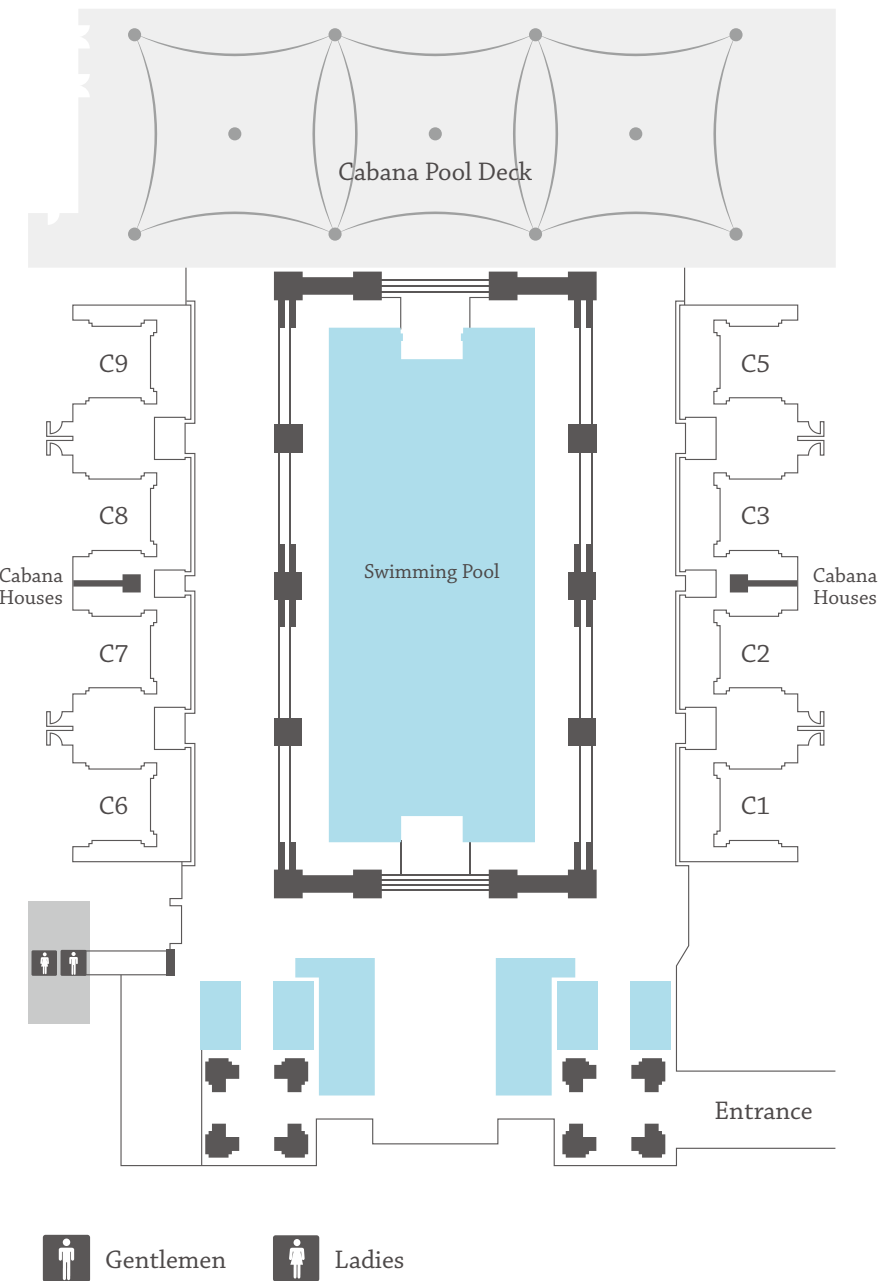

Banquet Style

Theatre Style

Classroom Style

U-Shape Style

Venue	Area	Height	Length	Width	Theatre (person)	Classroom (person)	Cocktail (person)	Banquet (person)	U-Shape (person)
Banyan Room	660sqm 7,100sqft	6m 20ft	36m 120ft	18m 60ft	600	240	600	252	170
Banyan Room 1	165sqm 1,780sqft	6m 20ft	9m 30ft	18m 60ft	130	60	150	72	40
Banyan Room 2	165sqm 1,780sqft	6m 20ft	9m 30ft	18m 60ft	130	60	150	72	40
Banyan Room 3	165sqm 1,780sqft	6m 20ft	9m 30ft	18m 60ft	130	60	150	72	40
Banyan Room 4	165sqm 1,780sqft	6m 20ft	9m 30ft	18m 60ft	130	60	150	72	40
Banyan Room 1+2	330sqm 3,550sqft	6m 20ft	18m 60ft	18m 60ft	310	120	300	144	80
Banyan Room 3+4	330sqm 3,550sqft	6m 20ft	18m 60ft	18m 60ft	310	120	300	144	80
Banyan Room 1+2+3	495sqm 5,330sqft	6m 20ft	27m 90ft	18m 60ft	400	150	450	216	100

HEIGHTENED INTIMACY

A carefully decorated interior to reflect a formal business setting, the Banyan Boardroom is ideal for cosy executive meetings or private engagements. Have serious discussions at the large round table before adjourning to the lavish relaxation area where comfortable arm chairs and plush chaise lounges await.

The six-metre high room, covering 80 square metres of carpeted space is touched by warm glows of lanterned light. It comfortably hosts 12 people in a boardroom or conference setting and comes with every modern meeting amenity.

Venue	Area	Height	Boardroom (person)
Banyan Boardroom	80sqm 860sqft	6m 20ft	12

LASTING IMPRESSIONS

An outdoor retreat where the ceiling extends flawlessly into the sky, the Cabana Pool Deck provides a unique informal setting to create lasting impressions. Able to host 400 people for cocktails and 200 seated attendees, the Cabana Pool Deck will lift the tone of any business engagement.