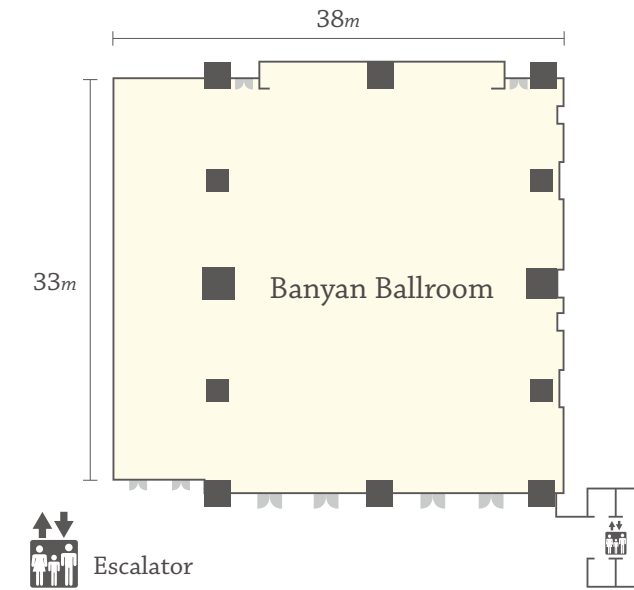

At the expansive Banyan Ballroom, stretching over 1,330 square metres, be dazzled by a seven-metre high ceiling, plush carpets and an overall elegant design. Accommodating up to 1,300 guests or 504 seated attendees, this room offers a capacious space, ideal for large banquets.

Venue	Area	Height	Length	Width	Theatre (person)	Classroom (person)	Cocktail (person)	Banquet (person)	U-Shape (person)
Banyan Ballroom	1,330sqm 14,320sqft	7m 23ft	38m 125ft	33m 110ft	1,200	500	1,300	504	330

Banquet Style

Theatre Style

Classroom Style

U-Shape Style

Venue	Area	Height	Length	Width	Theatre (person)	Classroom (person)	Cocktail (person)	Banquet (person)	U-Shape (person)
Banyan Room	660sqm 7,100sqft	6m 20ft	36m 120ft	18m 60ft	600	240	600	252	170
Banyan Room 1	165sqm 1,780sqft	6m 20ft	9m 30ft	18m 60ft	130	60	150	72	40
Banyan Room 2	165sqm 1,780sqft	6m 20ft	9m 30ft	18m 60ft	130	60	150	72	40
Banyan Room 3	165sqm 1,780sqft	6m 20ft	9m 30ft	18m 60ft	130	60	150	72	40
Banyan Room 4	165sqm 1,780sqft	6m 20ft	9m 30ft	18m 60ft	130	60	150	72	40
Banyan Room 1+2	330sqm 3,550sqft	6m 20ft	18m 60ft	18m 60ft	310	120	300	144	80
Banyan Room 3+4	330sqm 3,550sqft	6m 20ft	18m 60ft	18m 60ft	310	120	300	144	80
Banyan Room 1+2+3	495sqm 5,330sqft	6m 20ft	27m 90ft	18m 60ft	400	150	450	216	100