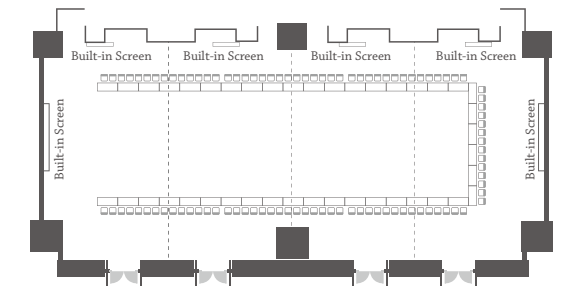

At the expansive Banyan Ballroom, stretching over 1,330 square metres, be dazzled by a seven-metre high ceiling, plush carpets and an overall elegant design. Accommodating up to 1,300 guests or 504 seated attendees, this room offers a capacious space, ideal for large banquets.

Venue	Area	Height	Length	Width	Theatre (person)	Classroom (person)	Cocktail (person)	Banquet (person)	U-Shape (person)
Banyan Ballroom	1,330sqm 14,320sqft	7m 23ft	38m 125ft	33m 110ft	1,200	500	1,300	504	330

GLITTERING BANQUETS AND CORPORATE GALAS

Sweeping across 660 square metres of elegant décor and a six-metre high ceiling, the cavernous Banyan Room ushers you into a sanctuary created to inspire, and is able to host up to 600 people. With a banquet seating capacity of 252 people, this banquet hall sets up a perfect backdrop for a grand corporate gala.

Banquet Style

Theatre Style

Classroom Style

U-Shape Style

Venue	Area	Height	Length	Width	Theatre (person)	Classroom (person)	Cocktail (person)	Banquet (person)	U-Shape (person)
Banyan Room	660sqm 7,100sqft	6m 20ft	36m 120ft	18m 60ft	600	240	600	252	170
Banyan Room 1	165sqm 1,780sqft	6m 20ft	9m 30ft	18m 60ft	130	60	150	72	40
Banyan Room 2	165sqm 1,780sqft	6m 20ft	9m 30ft	18m 60ft	130	60	150	72	40
Banyan Room 3	165sqm 1,780sqft	6m 20ft	9m 30ft	18m 60ft	130	60	150	72	40
Banyan Room 4	165sqm 1,780sqft	6m 20ft	9m 30ft	18m 60ft	130	60	150	72	40
Banyan Room 1+2	330sqm 3,550sqft	6m 20ft	18m 60ft	18m 60ft	310	120	300	144	80
Banyan Room 3+4	330sqm 3,550sqft	6m 20ft	18m 60ft	18m 60ft	310	120	300	144	80
Banyan Room 1+2+3	495sqm 5,330sqft	6m 20ft	27m 90ft	18m 60ft	400	150	450	216	100